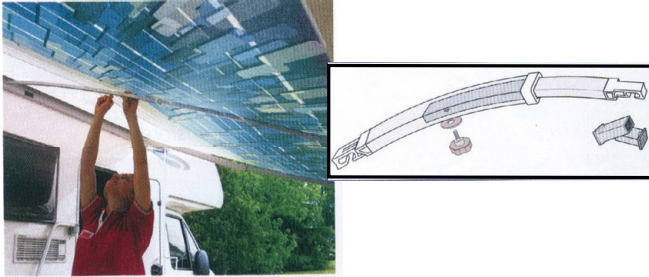

FIAMMA CURVED RAFTER PRO

Eliminates water pooling and awning flapping. Made of 2 sturdy anodised aluminium telescopic bars. For awnings with extension up to 250cm. Adapts from 144cm to 265mm **001615**

FIAMMA PRIVACY ROOMS

- Adds extra space and versatility to Fiamma awnings.
- Suitable for all F45 awnings.
- Includes large crystal windows, rail, curtains and storage bag.
- The door can be relocated to either LH or RH side of front panel.
- Attaches with the Fiamma Clip System.