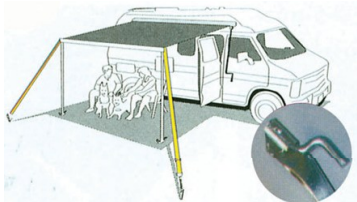

FIAMMA AWNING TIE DOWN KIT

Anchors awning to the ground in windy conditions. Kit includes 11m of black adjustable strap, pegs and tension spring. Fits awnings up to 6m in length. **001610**